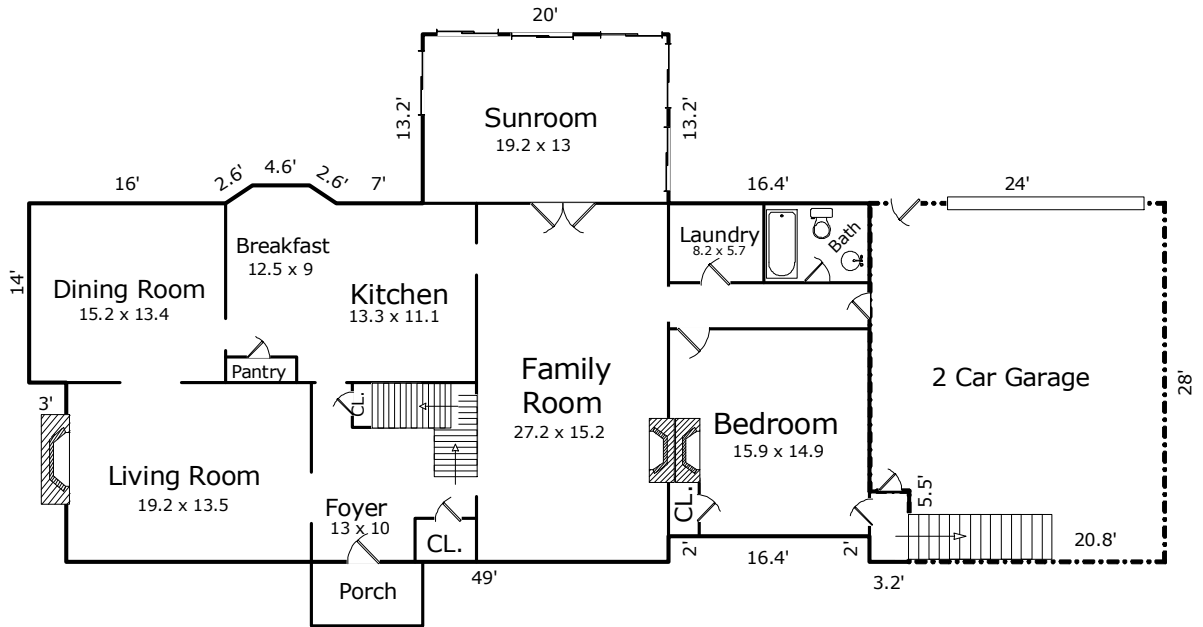

# 9800 Kingsbridge Road Floor Plan

Main Level

Upper Level

**Finished Area is 4313 Sq.Ft.**

\*Room dimensions are based on interior "wall to wall" measurements.

\*Square Footage is determined using exterior measurements.