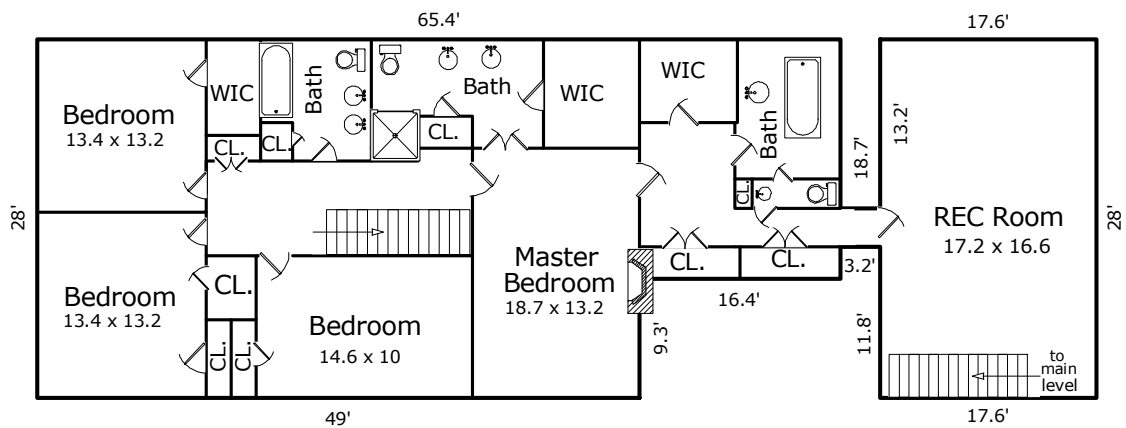

# 9800 Kingsbridge Road Floor Plan

Main Level

Upper Level

**Finished Area is 4313 Sq.Ft.**

\*Room dimensions are based on interior "wall to wall" measurements.

\*Square Footage is determined using exterior measurements.