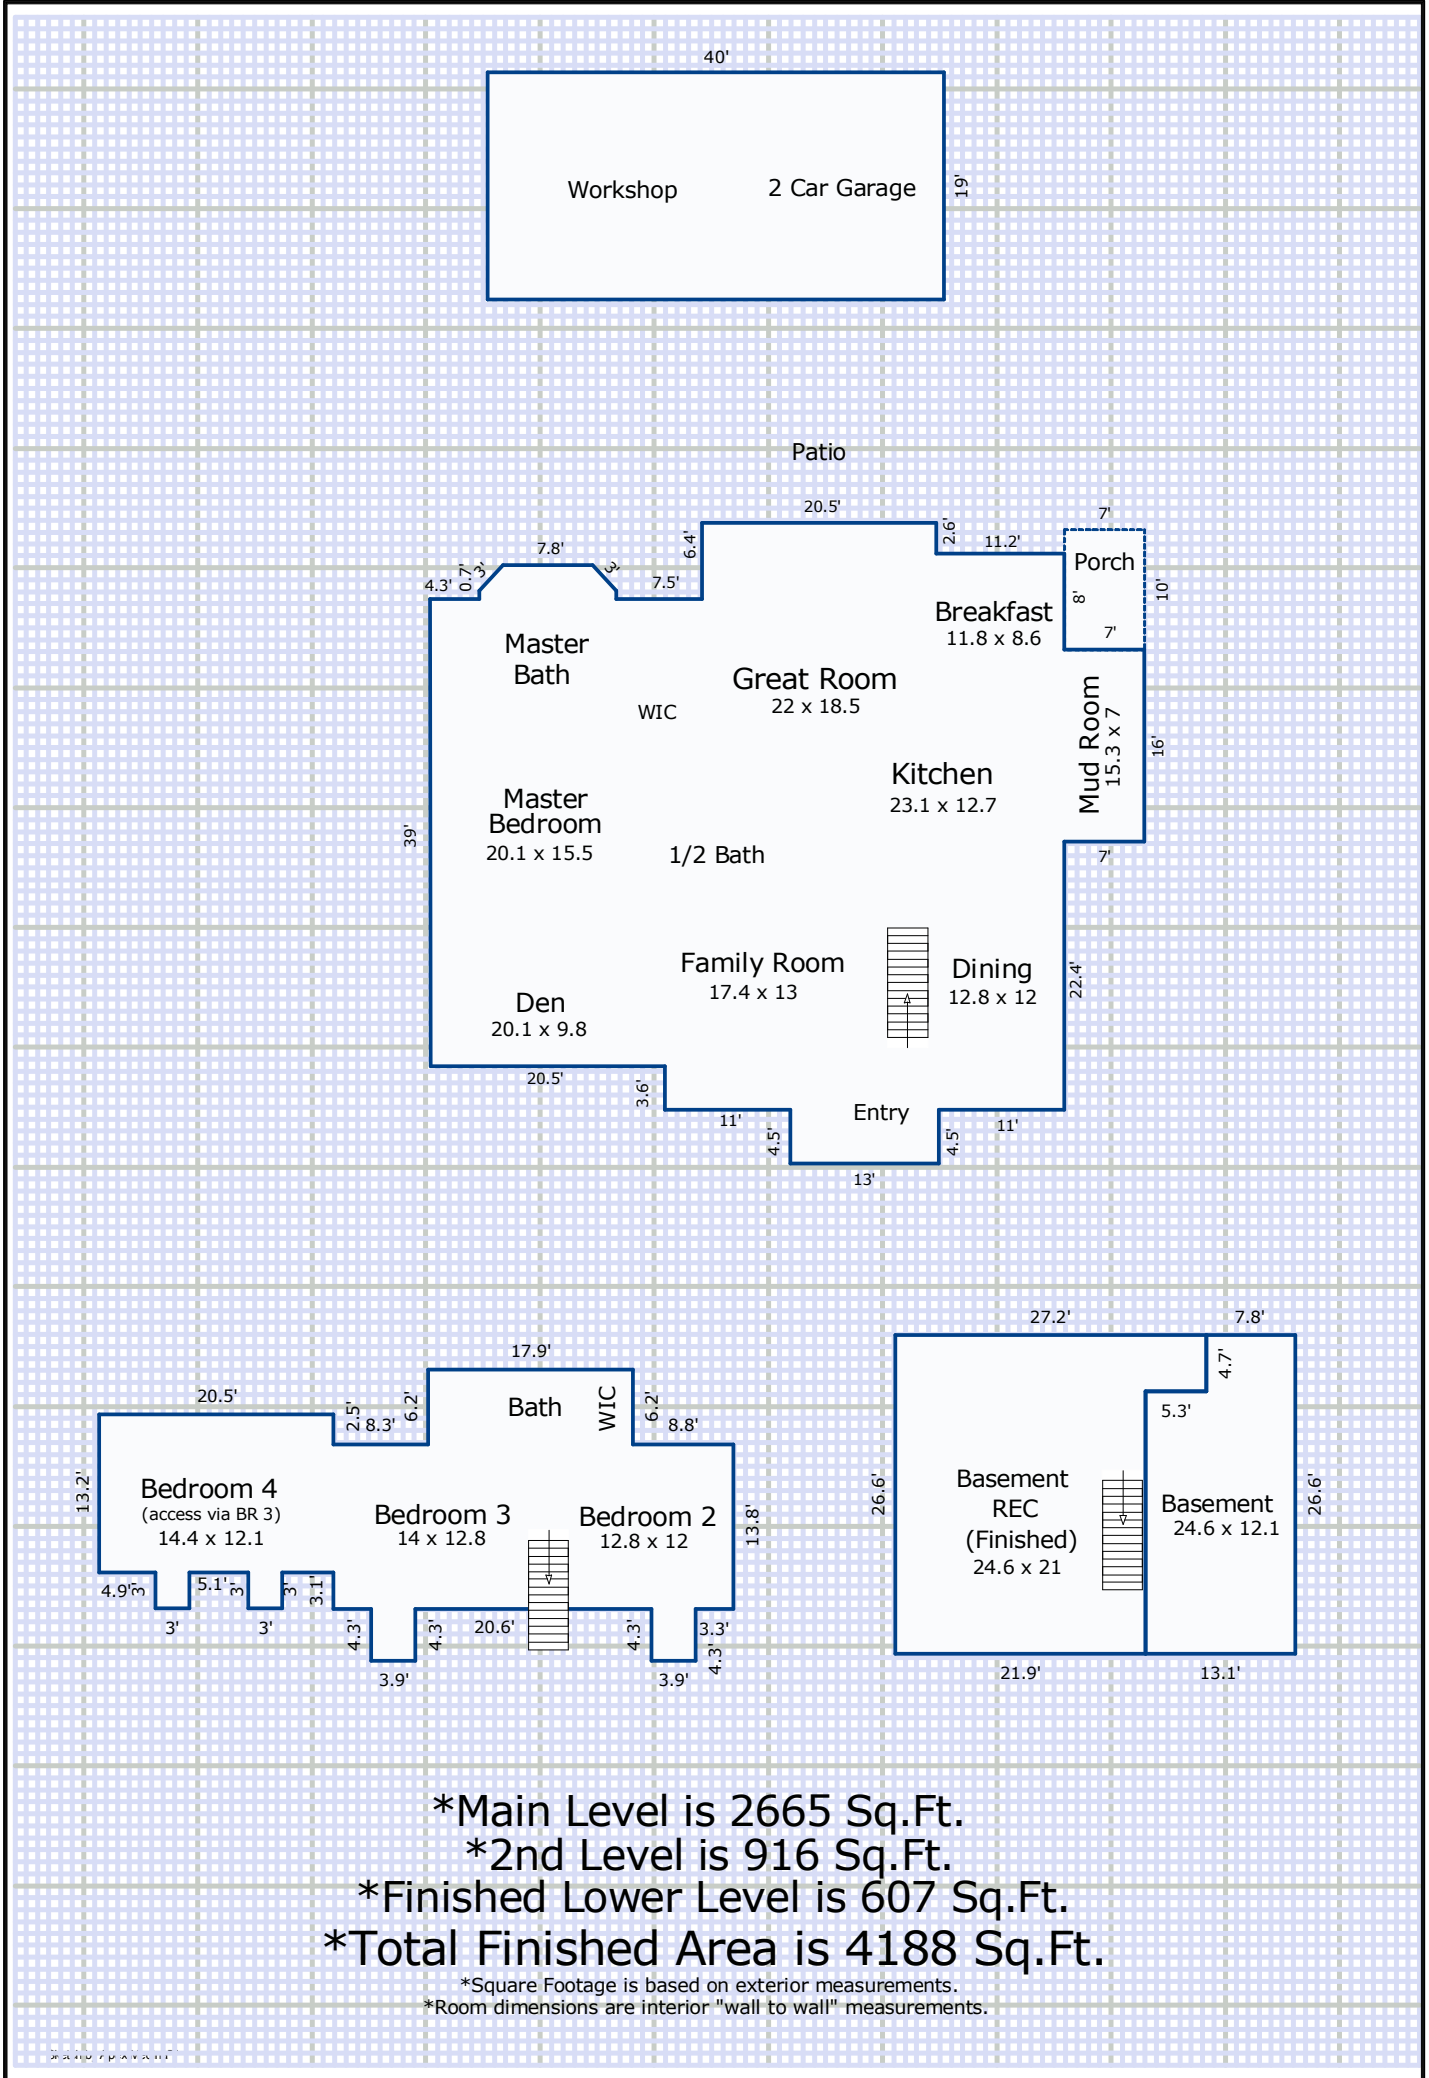

### Building Sketch

Client	Farinholt				
Property Address	8120 Sawmill Rd				
City	Henrico	County	Henrico	State	VA
Owner	Farinholt				

\*Main Level is 2665 Sq.Ft.  
 \*2nd Level is 916 Sq.Ft.  
 \*Finished Lower Level is 607 Sq.Ft.  
**\*Total Finished Area is 4188 Sq.Ft.**

\*Square Footage is based on exterior measurements.  
 \*Room dimensions are interior "wall to wall" measurements.