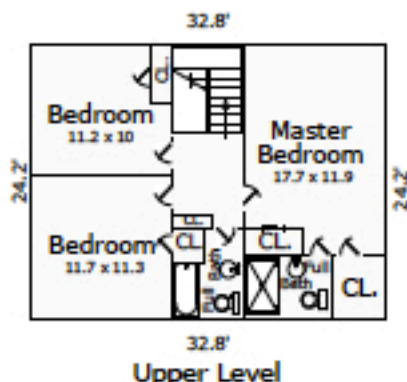

# 5201 Caledonia Road Floor Plan

Main Levels are 1737 Sq.Ft.  
Finished Lower Level is 794 Sq.Ft.  
Total Finished Area is 2531 Sq.Ft.

\*Room dimensions are based on interior "wall to wall" measurements.

\*Square Footage is determined using exterior measurements.