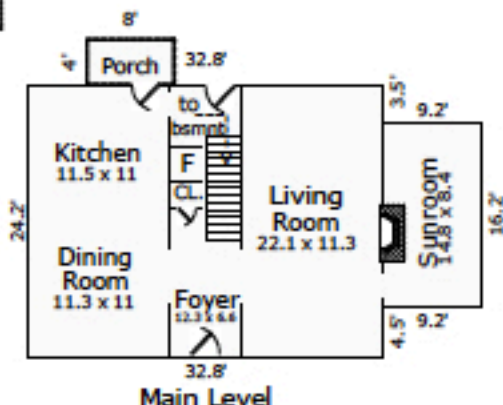

# 5201 Caledonia Road Floor Plan

Main Levels are 1737 Sq.Ft.  
Finished Lower Level is 794 Sq.Ft.  
Total Finished Area is 2531 Sq.Ft.

\*Room dimensions are based on interior "wall to wall" measurements.

\*Square Footage is determined using exterior measurements.