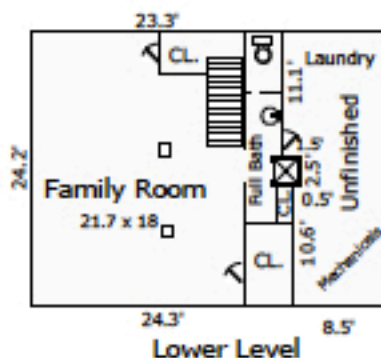

# 5201 Caledonia Road Floor Plan

Main Levels are 1737 Sq.Ft.  
Finished Lower Level is 794 Sq.Ft.  
Total Finished Area is 2531 Sq.Ft.

\*Room dimensions are based on interior "wall to wall" measurements.