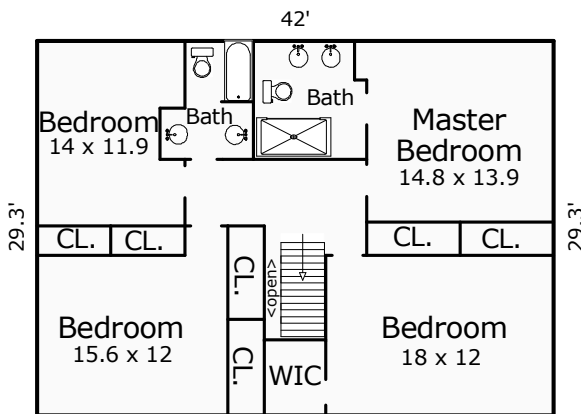

Building Sketch

Client	Betsy Dotterer				
Property Address	3101 Winterfield Rd				
City	Midlothian	County	Chesterfield	State	VA
Owner	Anderson				
				Zip Code	23113

Main Levels are 2616 Sq.Ft.
Lower Level is 1299 Sq.Ft./Finished.
Total Finished Area is 3915 Sq.Ft.

*Room dimensions are based on interior "wall to wall" measurements.
*Square Footage is determined using exterior measurements.

Sketch by Apex Sketch v5 Standard™