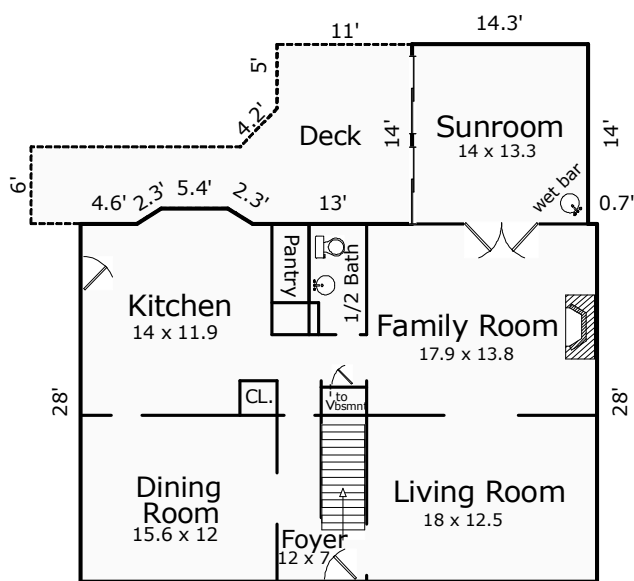

Building Sketch

Client	Betsy Dotterer				
Property Address	3101 Winterfield Rd				
City	Midlothian	County	Chesterfield	State	VA
Owner	Anderson				
				Zip Code	23113

Main Levels are 2616 Sq.Ft.
Lower Level is 1299 Sq.Ft./Finished.
Total Finished Area is 3915 Sq.Ft.

*Room dimensions are based on interior "wall to wall" measurements.
*Square Footage is determined using exterior measurements.

Sketch by Apex Sketch v5 Standard™