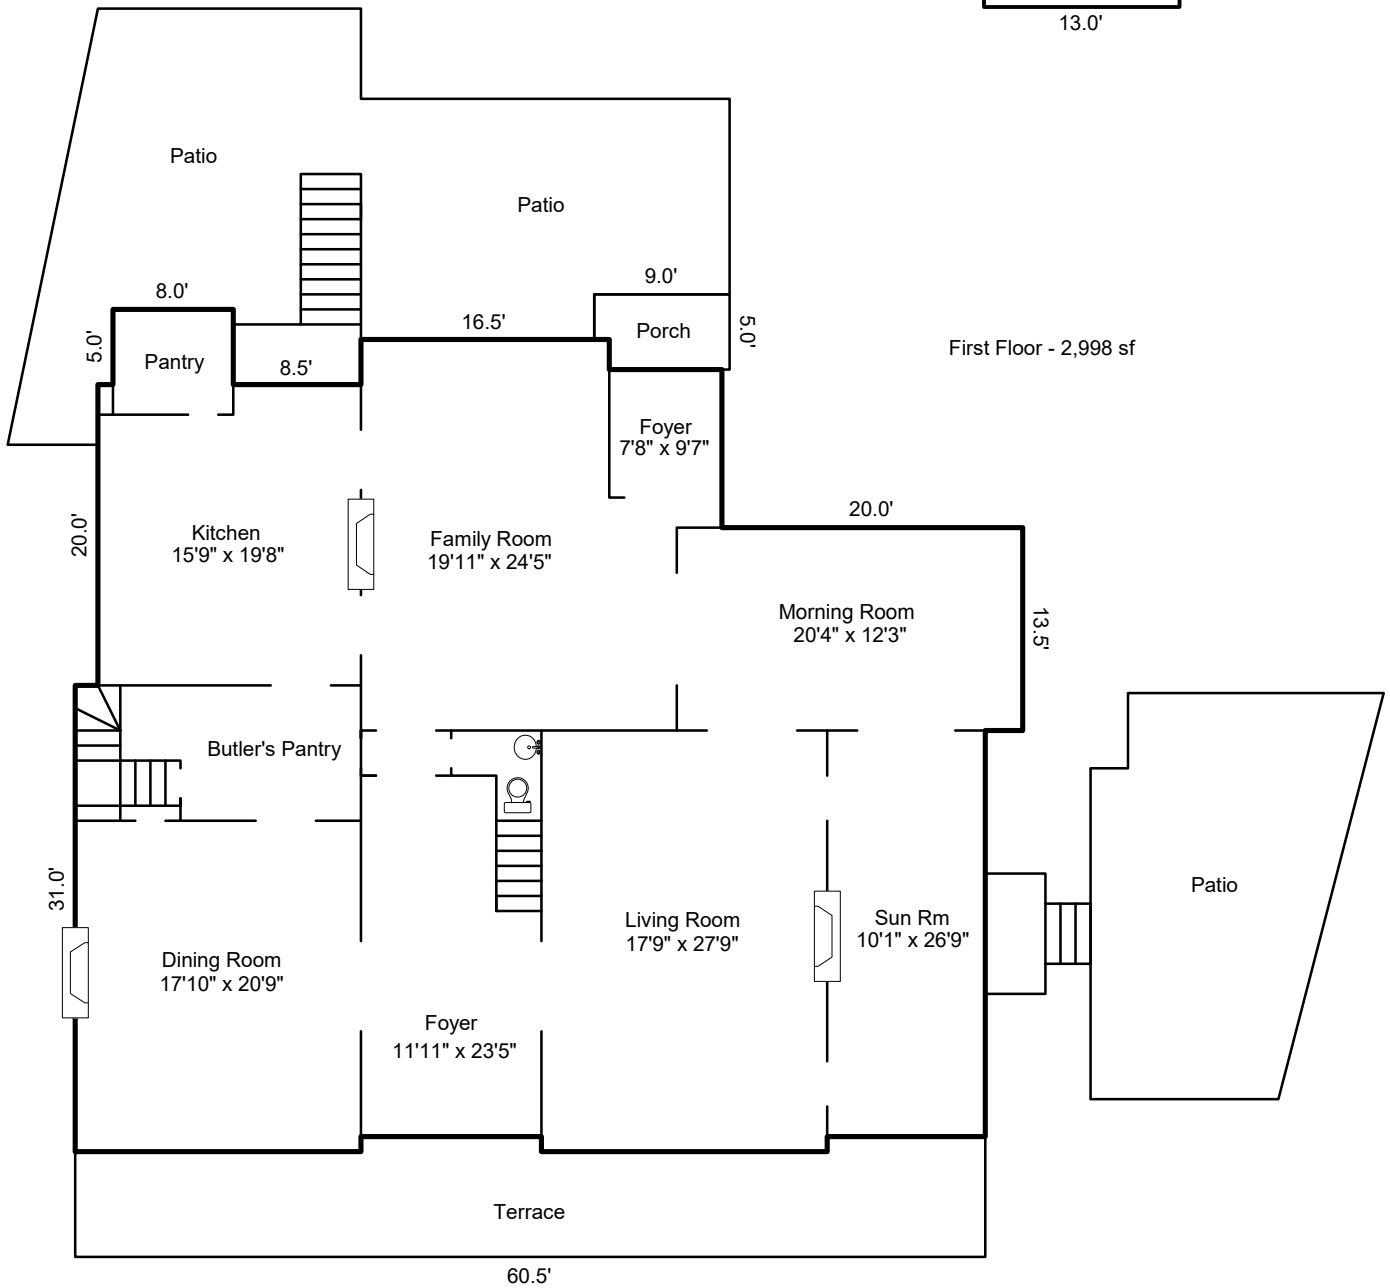

5904 Three Chopt Road

Guest Cottage
 Finished Area - 659 sf
 Garage - 178 sf
 Storage - 104 sf

First Floor - 2,998 sf

5904 Three Chopt Road