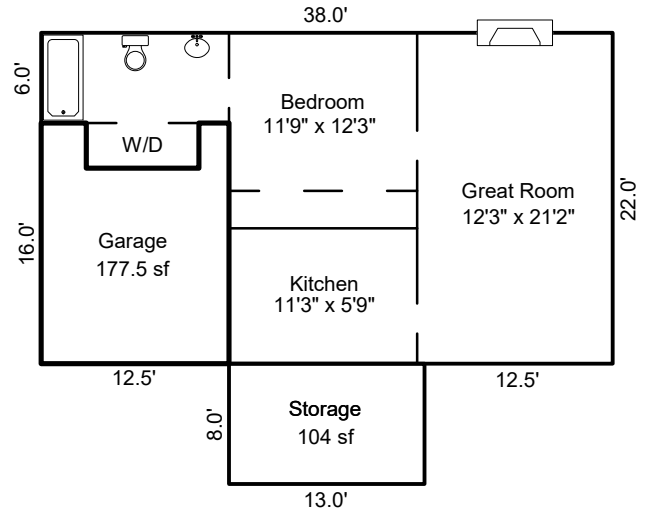

5904 Three Chopt Road

Guest Cottage
 Finished Area - 659 sf
 Garage - 178 sf
 Storage - 104 sf

First Floor - 2,998 sf

5904 Three Chopt Road