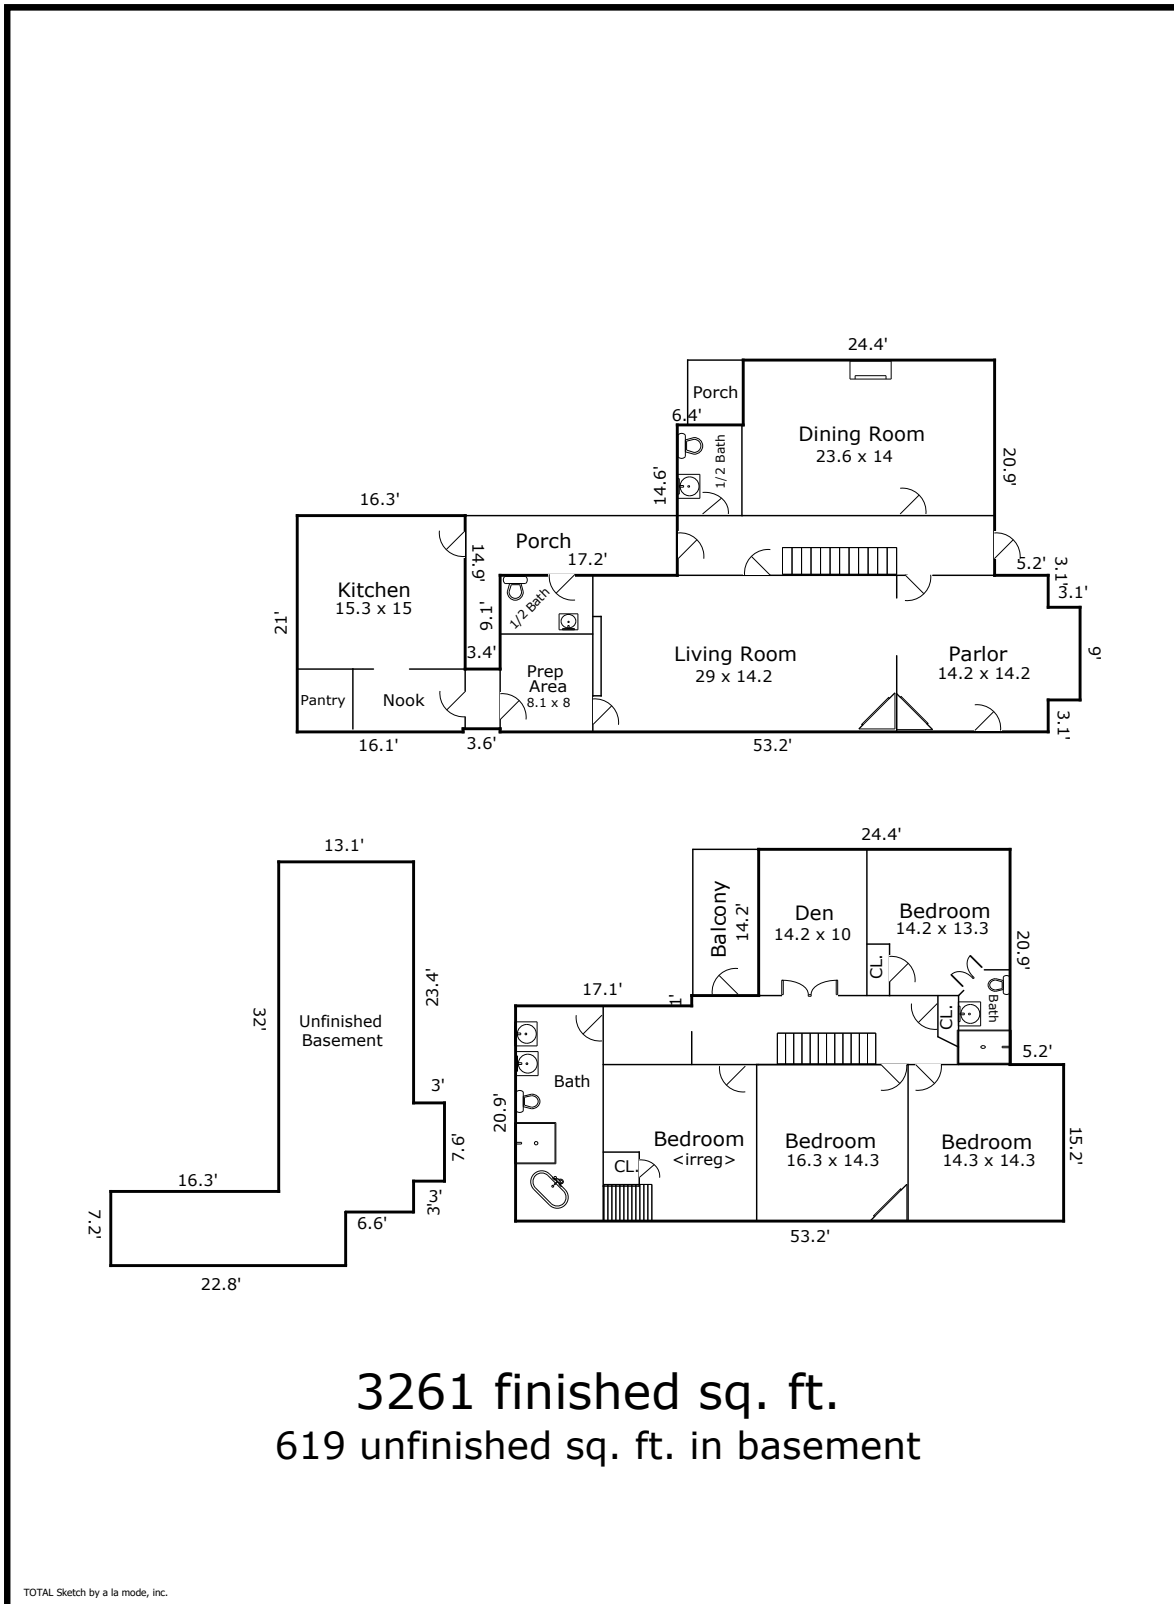

# 3102 Bute Road, Richmond, VA 23221

**3261 finished sq. ft.**  
**619 unfinished sq. ft. in basement**

TOTAL Sketch by a la mode, inc.

# 3102 Bute Road: Detached Cottage