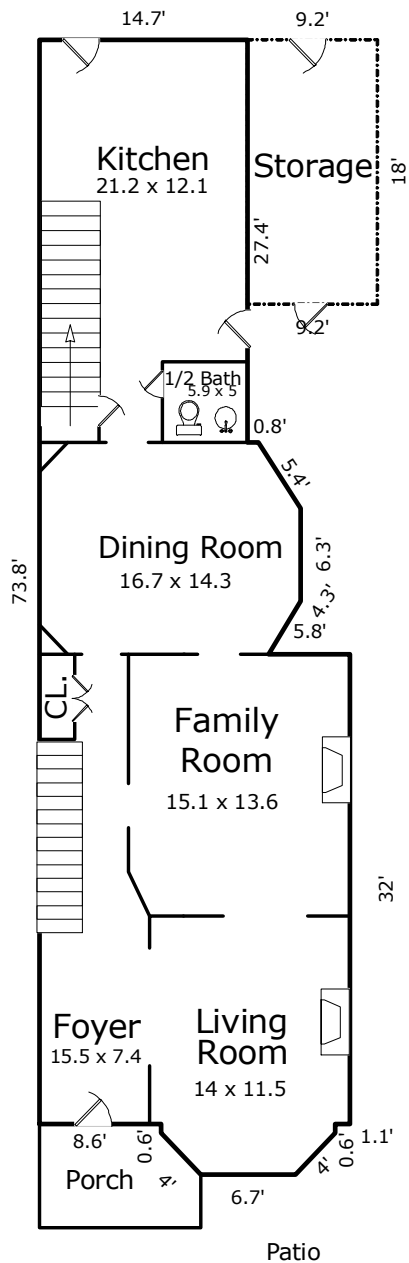

1618 HANOVER AVENUE

FLOOR PLAN

Total Finished Area is 2793 Sq.Ft.

*Room dimensions are based on interior "wall to wall" measurements.

*Square Footage is determined using exterior measurements. Measurements are performed according to ANSI standards.