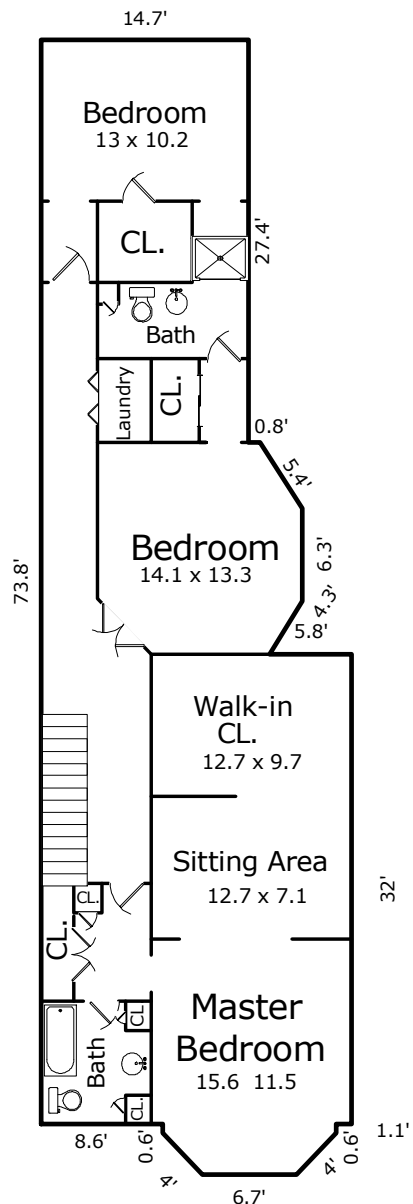

1618 HANOVER AVENUE

FLOOR PLAN

Total Finished Area is 2793 Sq.Ft.

*Room dimensions are based on interior "wall to wall" measurements.

*Square Footage is determined using exterior measurements. Measurements are performed according to ANSI standards.