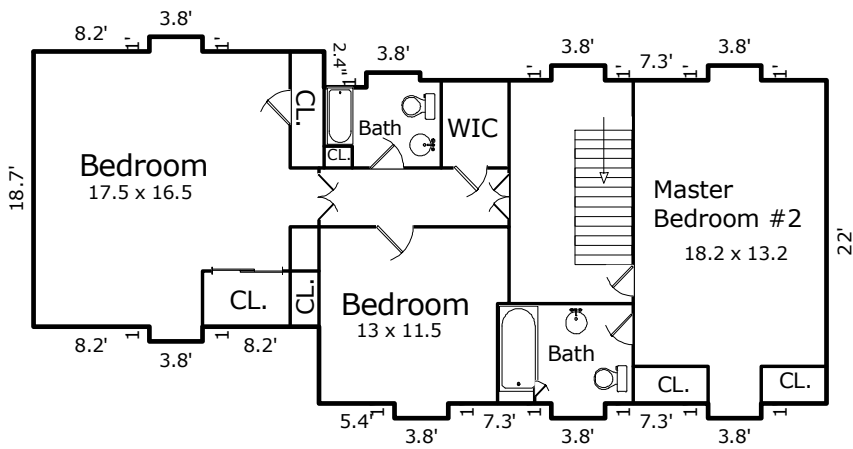

FLOOR PLAN

3905 EXETER ROAD
RICHMOND, VA 23221

3203 TOTAL FINISHED SQUARE FEET
221 SQUARE FEET IN GARAGE