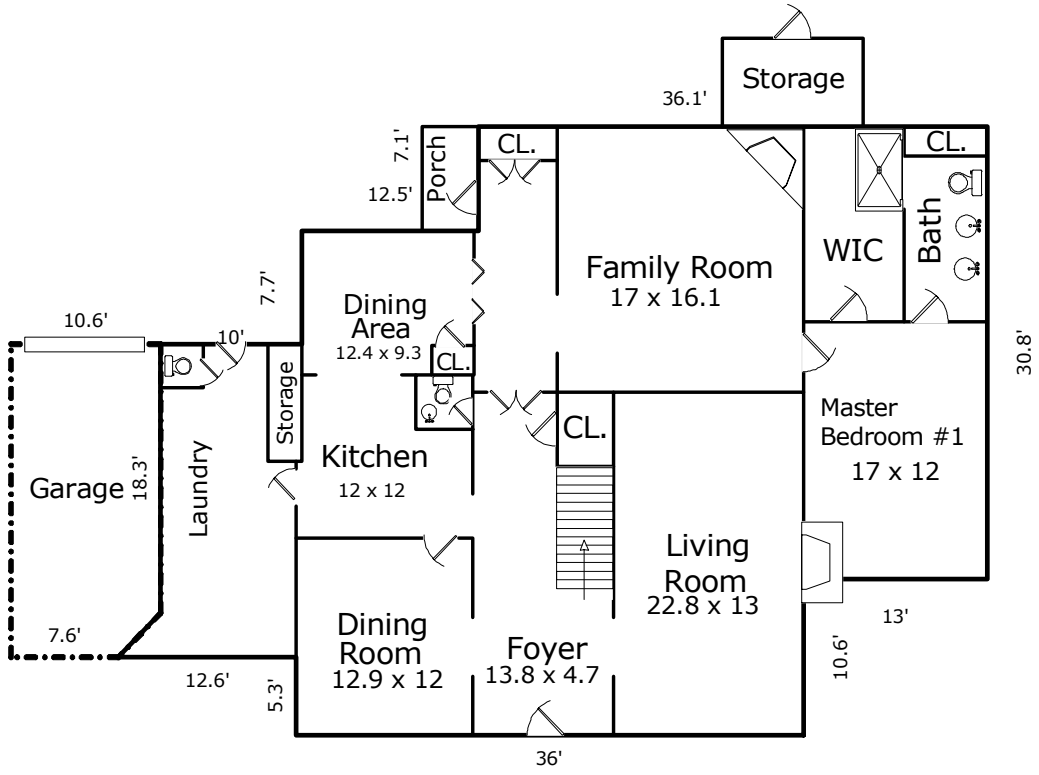

FLOOR PLAN

3905 EXETER ROAD
RICHMOND, VA 23221

3203 TOTAL FINISHED SQUARE FEET
221 SQUARE FEET IN GARAGE