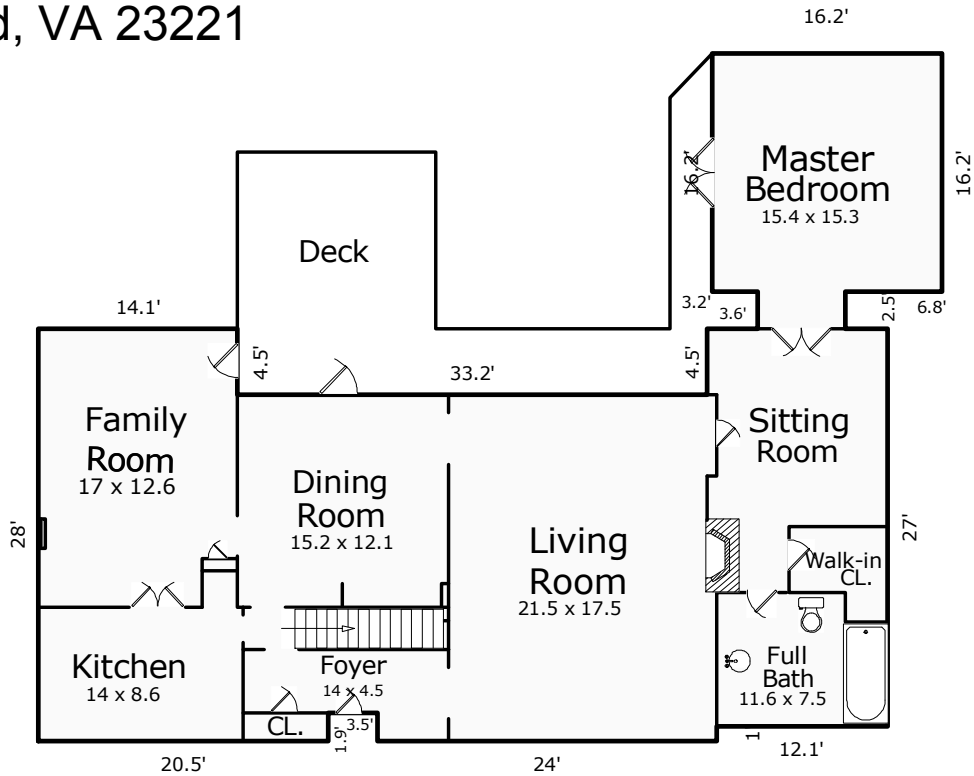

1318 Loch Lomond Lane  
 Richmond, VA 23221

**Total Finished Area is 2817 Sq.Ft.**  
**Total Includes 1024 Sq.Ft. Finished Lower Level**  
**Unfinished Lower Level is 497 Sq.Ft.**

\*Room dimensions are based on interior "wall to wall" measurements.  
 \*Square Footage is determined using exterior measurements.