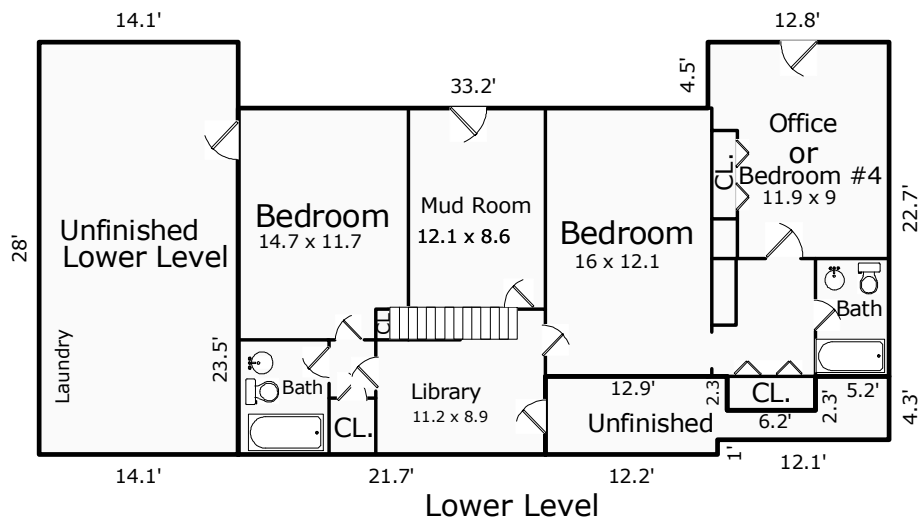

1318 Loch Lomond Lane  
 Richmond, VA 23221

**Total Finished Area is 2817 Sq.Ft.**  
**Total Includes 1024 Sq.Ft. Finished Lower Level**  
**Unfinished Lower Level is 497 Sq.Ft.**

\*Room dimensions are based on interior "wall to wall" measurements.  
 \*Square Footage is determined using exterior measurements.