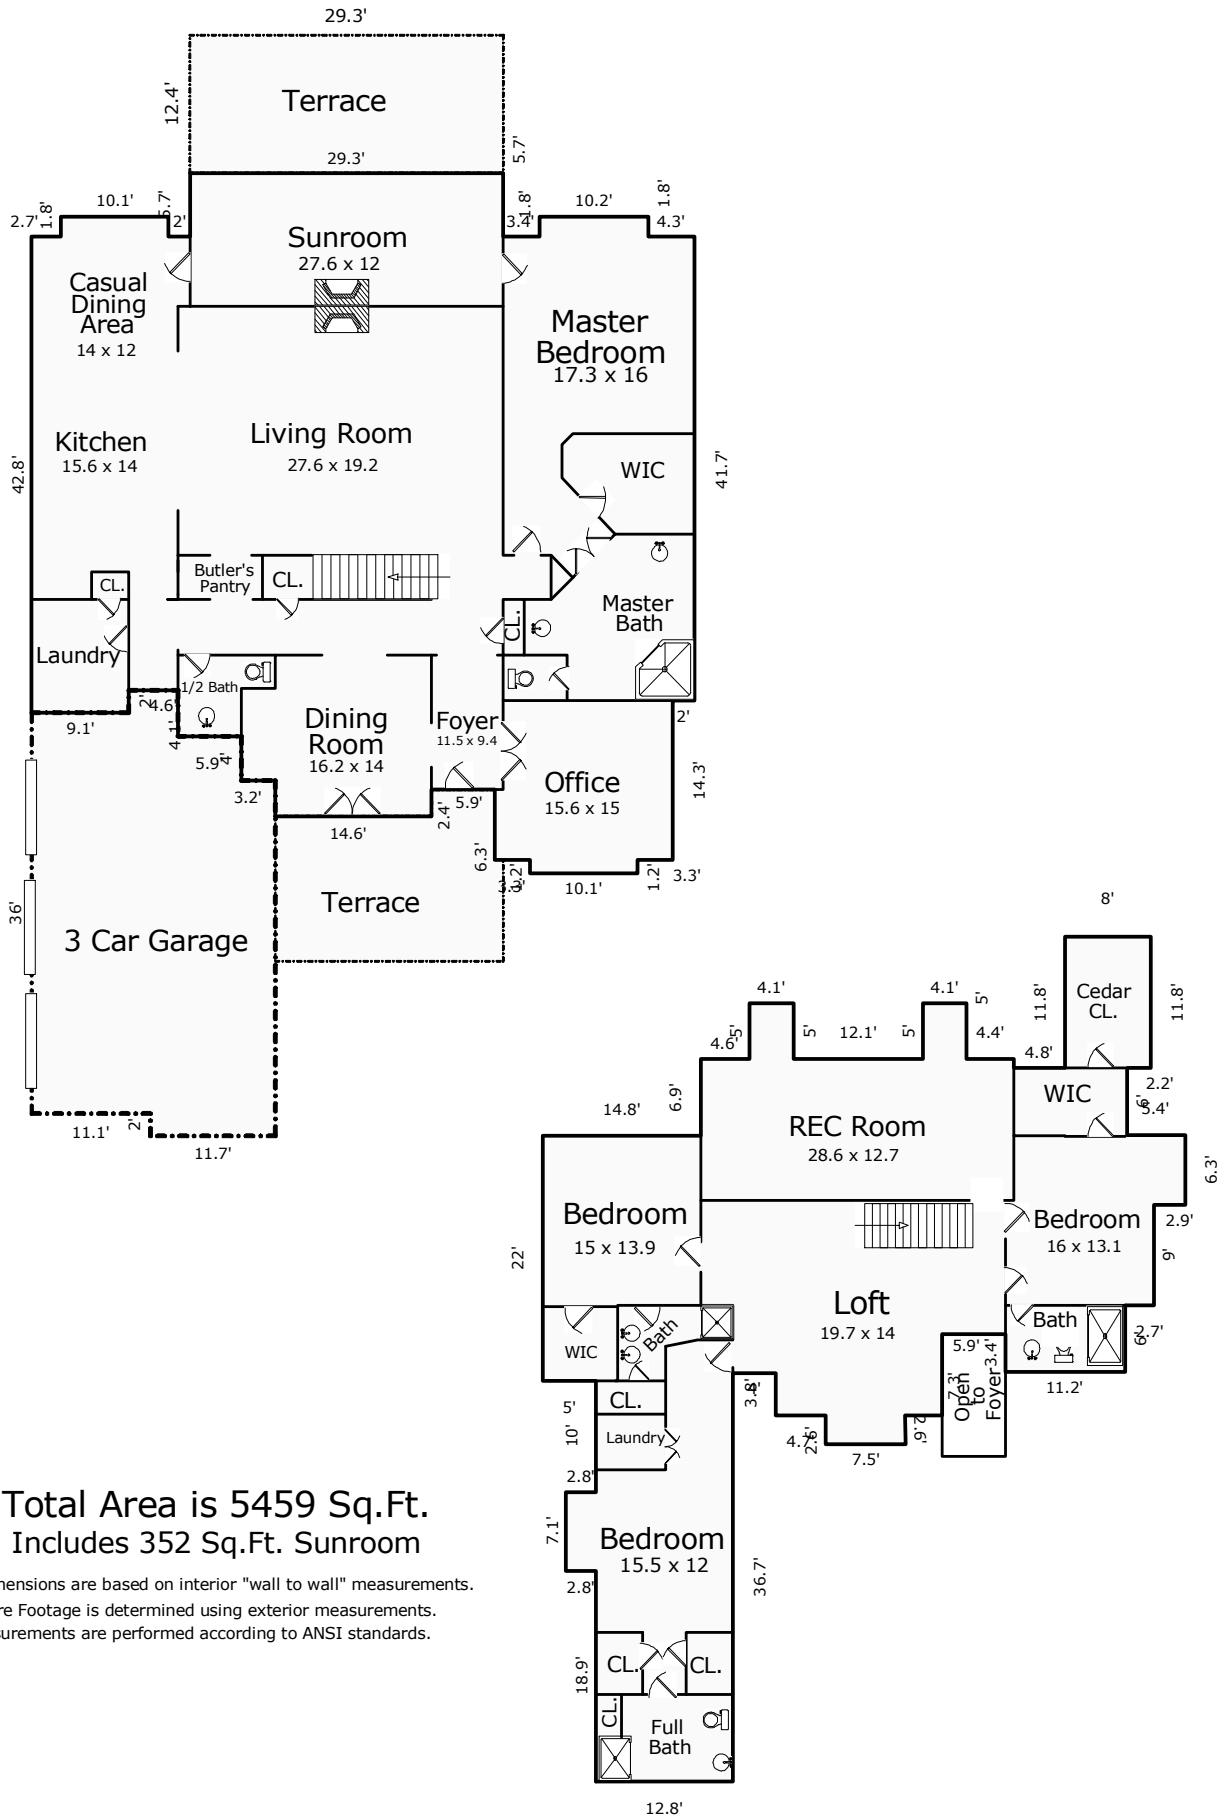

# Floor Plan

Client	Betsy Dotterer			
Property Address	92 Kinloch Ln			
City	Manakin Sabot	County	Goochland	State VA Zip Code 23103
Owner	Otey/Wilson-Otey			

For illustrative purposes only. Dimensions and calculations deemed reliable but not guaranteed or warranted.

Sketch by Apex Sketch v5 Standard™