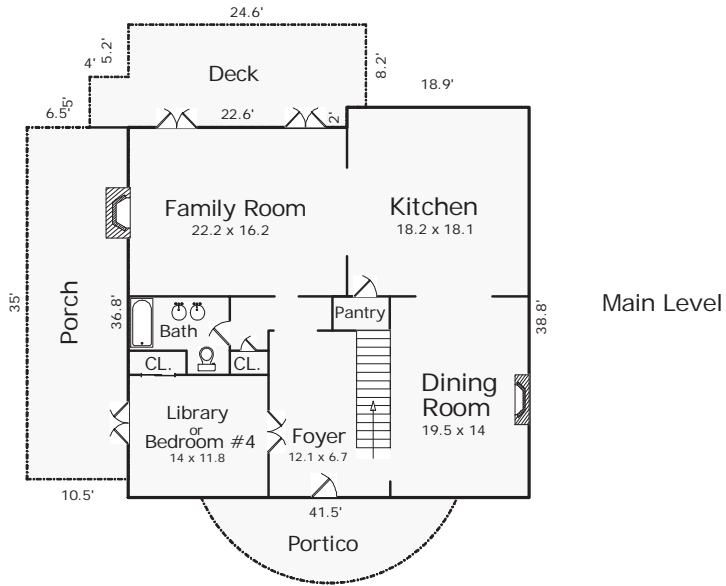

Floor Plan 366 Albemarle Avenue

Total Finished Area is 2928 Sq.Ft.

*Square Footage is determined using exterior measurements.
 *Room dimensions are based on interior "wall to wall" measurements.
 Measurements are performed according to ANSI standards.