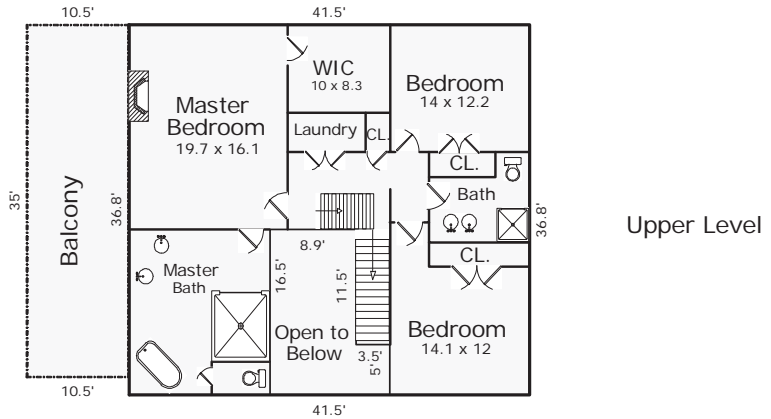

Floor Plan 366 Albemarle Avenue

Total Finished Area is 2928 Sq.Ft.

*Square Footage is determined using exterior measurements.
 *Room dimensions are based on interior "wall to wall" measurements.
 Measurements are performed according to ANSI standards.